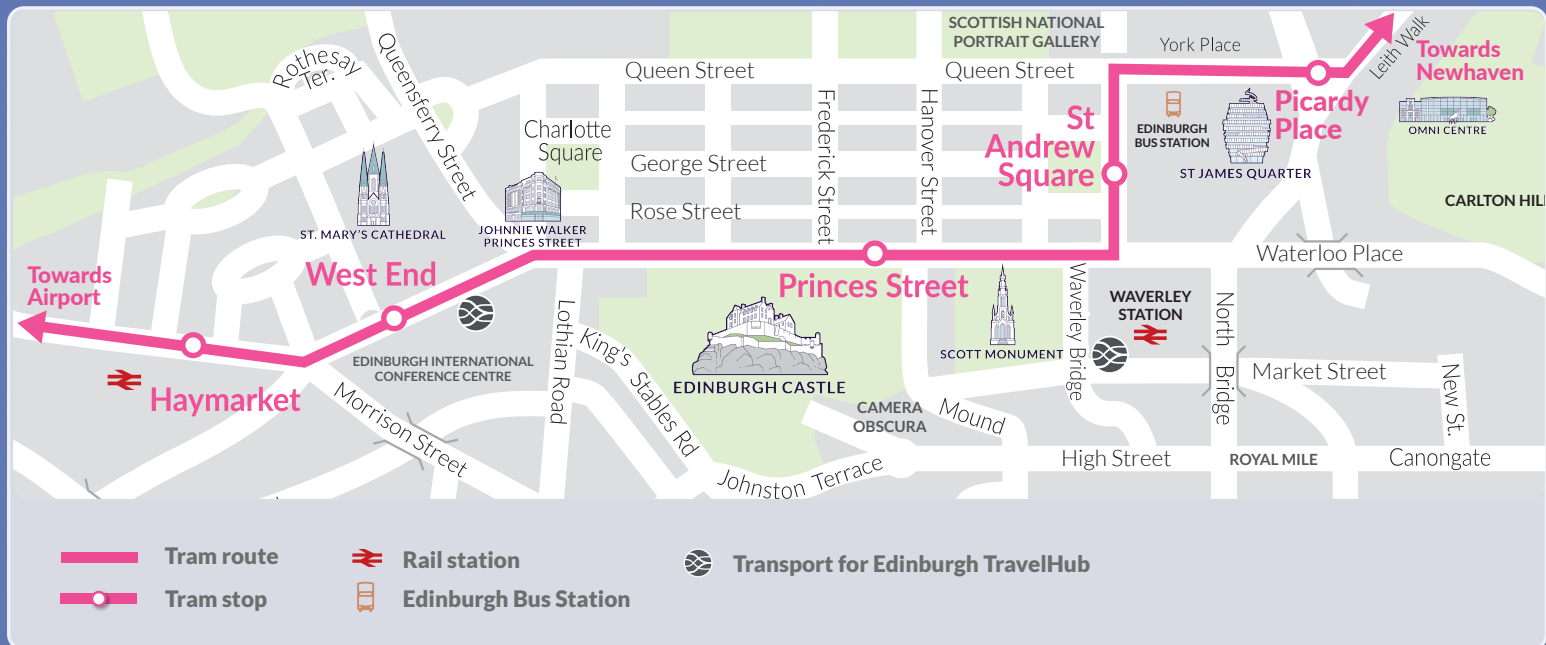

ASPiH Conference Delegates get 20% off tram tickets!

Buy any ticket from edinburghticket.com and use code **ASPIH** at the checkout.

Flying into Edinburgh Airport?

Airport Tickets

	Adult	Child (Age 5-15)	Family (up to 2 adults and 3 children)
Single A single journey to/from Edinburgh Airport	£7.00 £5.60	£3.50 £2.80	-
Open Return Open return journey to/from Edinburgh Airport	£9.00 £7.20	£4.80 £3.84	£25.00 £20.00
3 Day Multi-Day Airport Return + Unlimited travel for 3 pre-selected days	£18.00 £14.40	£9.00 £7.20	£45.00 £36.00
4 Day Multi-Day Airport Return + Unlimited travel for 4 pre-selected days	£20.00 £16.00	£10.00 £8.00	£50.00 £40.00
5 Day Multi-Day Airport Return + Unlimited travel for 5 pre-selected days	£22.00 £17.60	£11.00 £8.80	£55.00 £44.00

Arriving by train into Waverley or Haymarket?

City Tickets

	Adult	Child (Age 5-15)	Family (up to 2 adults and 3 children)
3 Day Multi-Day Unlimited City Zone travel for 3 pre-selected days	£10.00 £8.00	£5.00 £4.00	£22.00 £17.60
4 Day Multi-Day Unlimited City Zone travel for 4 pre-selected days	£13.00 £10.40	£6.50 £5.20	£28.00 £22.40
5 Day Multi-Day Unlimited City Zone travel for 5 pre-selected days	£15.00 £12.00	£7.50 £6.00	£34.00 £27.20